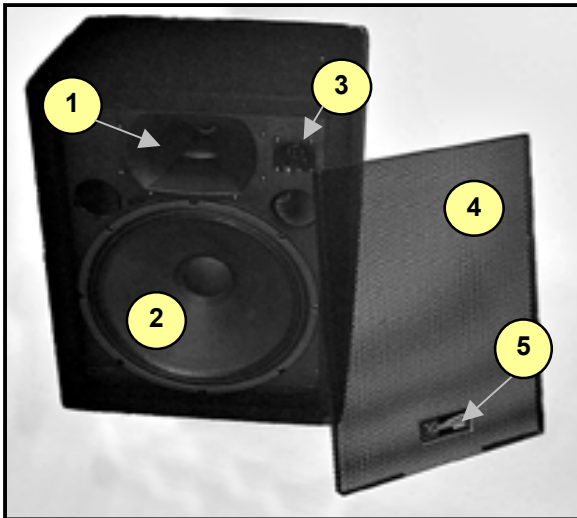

Y115P

Performance Series

Front View with Grill Off

HF Driver shown with mounting plate

Bottom view of Y115P

#	Part#	Description
Labeled Components		
1	H07	HORN 60 X 40 1" STY 2000HZ
2	7316	15" 8R 200WPGM SPEAKER
3	7417	8R 30W TWEETER PIEZO 1
4	z247	Y115P GRILL*
5	8239	"Y" LOGO "Y" SERIES LARGED DOMED
6	8879	M5 X 10 DIN 7985 MS ZINC SCREW
7	M694	GENERIC DRIVER SUPPORT*
8	N252PP	N252 REPLACEMENT PHASE PLUG
9	N252XN	8R 30W 1"DRIVER RCF-N252XN
10	M-73	N252 REPLACEMENT DIAPHRAM
11	8569	CORNER, 2 LEGS NO LIP BLACK OXIDE
12	8562	CORNER, 3 LEGS, BLACK OXIDE
13	8487	ADAPTOR, SPEAKER STAND, PLASTIC, L
14	8547	PLASTIC FOOT BLACK
15	8468	VELCRO STRAP 3/4"X22CM (VELSTRA)
16	3481	8' 3/18 SJT AC LINE CORD 250 C
17	8458	10.5" STRAP HANDLE, PLASTIC COVERS

Rear View

*NOTE: Replacement grills & HF Driver supports are 'Special-Order' and are only available while the model is in production.

**Real Gear.
Real People.**