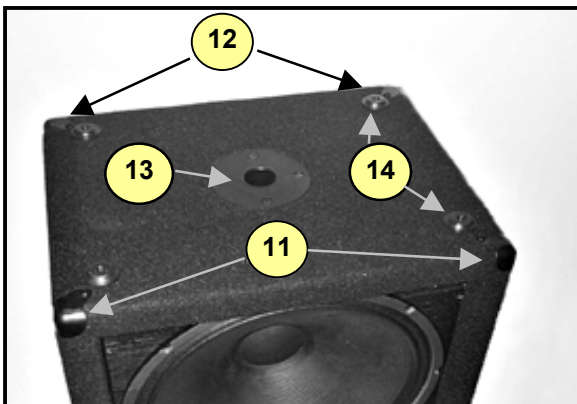

Y115P

Performance Series

Front View with Grill Off

HF Driver shown with mounting plate

Bottom view of Y115P

#	Part#	Description
Labeled Components		
1	H07	HORN 60 X 40 1" STY 2000HZ
2	7316	15" 8R 200WPGM SPEAKER
3	7417	8R 30W TWEETER PIEZO 1
4	z247	Y115P GRILL*
5	8239	"Y" LOGO "Y" SERIES LARGED DOMED
6	8879	M5 X 10 DIN 7985 MS ZINC SCREW
7	M694	GENERIC DRIVER SUPPORT*
8	N252PP	N252 REPLACEMENT PHASE PLUG
9	N252XN	8R 30W 1"DRIVER RCF-N252XN
10	M-73	N252 REPLACEMENT DIAPHRAM
11	8569	CORNER, 2 LEGS NO LIP BLACK OXIDE
12	8562	CORNER, 3 LEGS, BLACK OXIDE
13	8487	ADAPTOR, SPEAKER STAND, PLASTIC, L
14	8547	PLASTIC FOOT BLACK
15	8468	VELCRO STRAP 3/4"X22CM (VELSTRA)
16	3481	8' 3/18 SJT AC LINE CORD 250 C
17	8458	10.5" STRAP HANDLE, PLASTIC COVERS

Rear View

*NOTE: Replacement grills & HF Driver supports are 'Special-Order' and are only available while the model is in production.

**Real Gear.
Real People.**