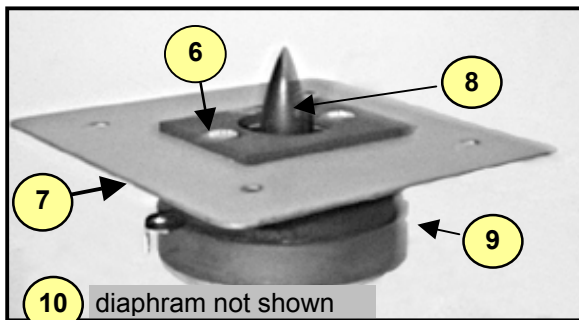

Y115P

Performance Series

Front View with Grill Off

HF Driver shown with mounting plate

Bottom view of Y115P

#	Part#	Description
Labeled Components		
1	H07	HORN 60 X 40 1" STY 2000HZ
2	7316	15" 8R 200WPGM SPEAKER
3	7417	8R 30W TWEETER PIEZO 1
4	z247	Y115P GRILL*
5	8239	"Y" LOGO "Y" SERIES LARGED DOMED
6	8879	M5 X 10 DIN 7985 MS ZINC SCREW
7	M694	GENERIC DRIVER SUPPORT*
8	N252PP	N252 REPLACEMENT PHASE PLUG
9	N252XN	8R 30W 1"DRIVER RCF-N252XN
10	M-73	N252 REPLACEMENT DIAPHRAM
11	8569	CORNER, 2 LEGS NO LIP BLACK OXIDE
12	8562	CORNER, 3 LEGS, BLACK OXIDE
13	8487	ADAPTOR, SPEAKER STAND, PLASTIC, L
14	8547	PLASTIC FOOT BLACK
15	8468	VELCRO STRAP 3/4"X22CM (VELSTRA)
16	3481	8' 3/18 SJT AC LINE CORD 250 C
17	8458	10.5" STRAP HANDLE, PLASTIC COVERS