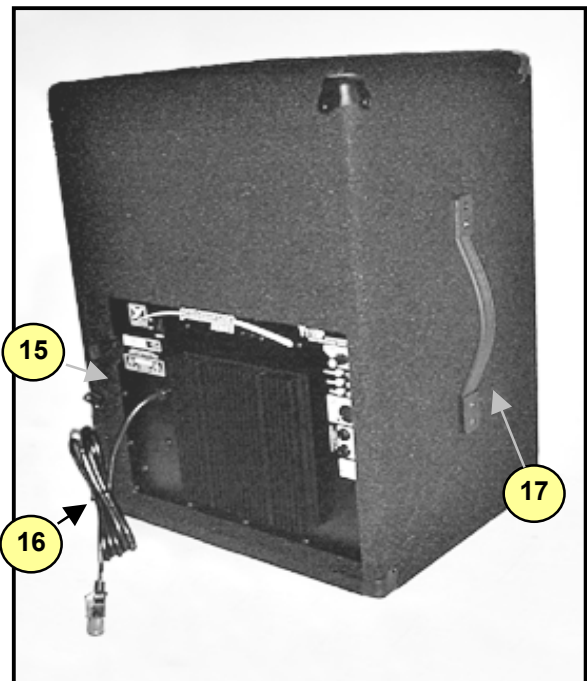

Y115P

Performance Series

Front View with Grill Off

HF Driver shown with mounting plate

Bottom view of Y115P

#	Part#	Description
Labeled Components		
1	H07	HORN 60 X 40 1" STY 2000HZ
2	7316	15" 8R 200WPGM SPEAKER
3	7417	8R 30W TWEETER PIEZO 1
4	z247	Y115P GRILL*
5	8239	"Y" LOGO "Y" SERIES LARGED DOMED
6	8879	M5 X 10 DIN 7985 MS ZINC SCREW
7	M694	GENERIC DRIVER SUPPORT*
8	N252PP	N252 REPLACEMENT PHASE PLUG
9	N252XN	8R 30W 1"DRIVER RCF-N252XN
10	M-73	N252 REPLACEMENT DIAPHRAM
11	8569	CORNER, 2 LEGS NO LIP BLACK OXIDE
12	8562	CORNER, 3 LEGS, BLACK OXIDE
13	8487	ADAPTOR, SPEAKER STAND, PLASTIC, L
14	8547	PLASTIC FOOT BLACK
15	8468	VELCRO STRAP 3/4"X22CM (VELSTRA)
16	3481	8' 3/18 SJT AC LINE CORD 250 C
17	8458	10.5" STRAP HANDLE, PLASTIC COVERS